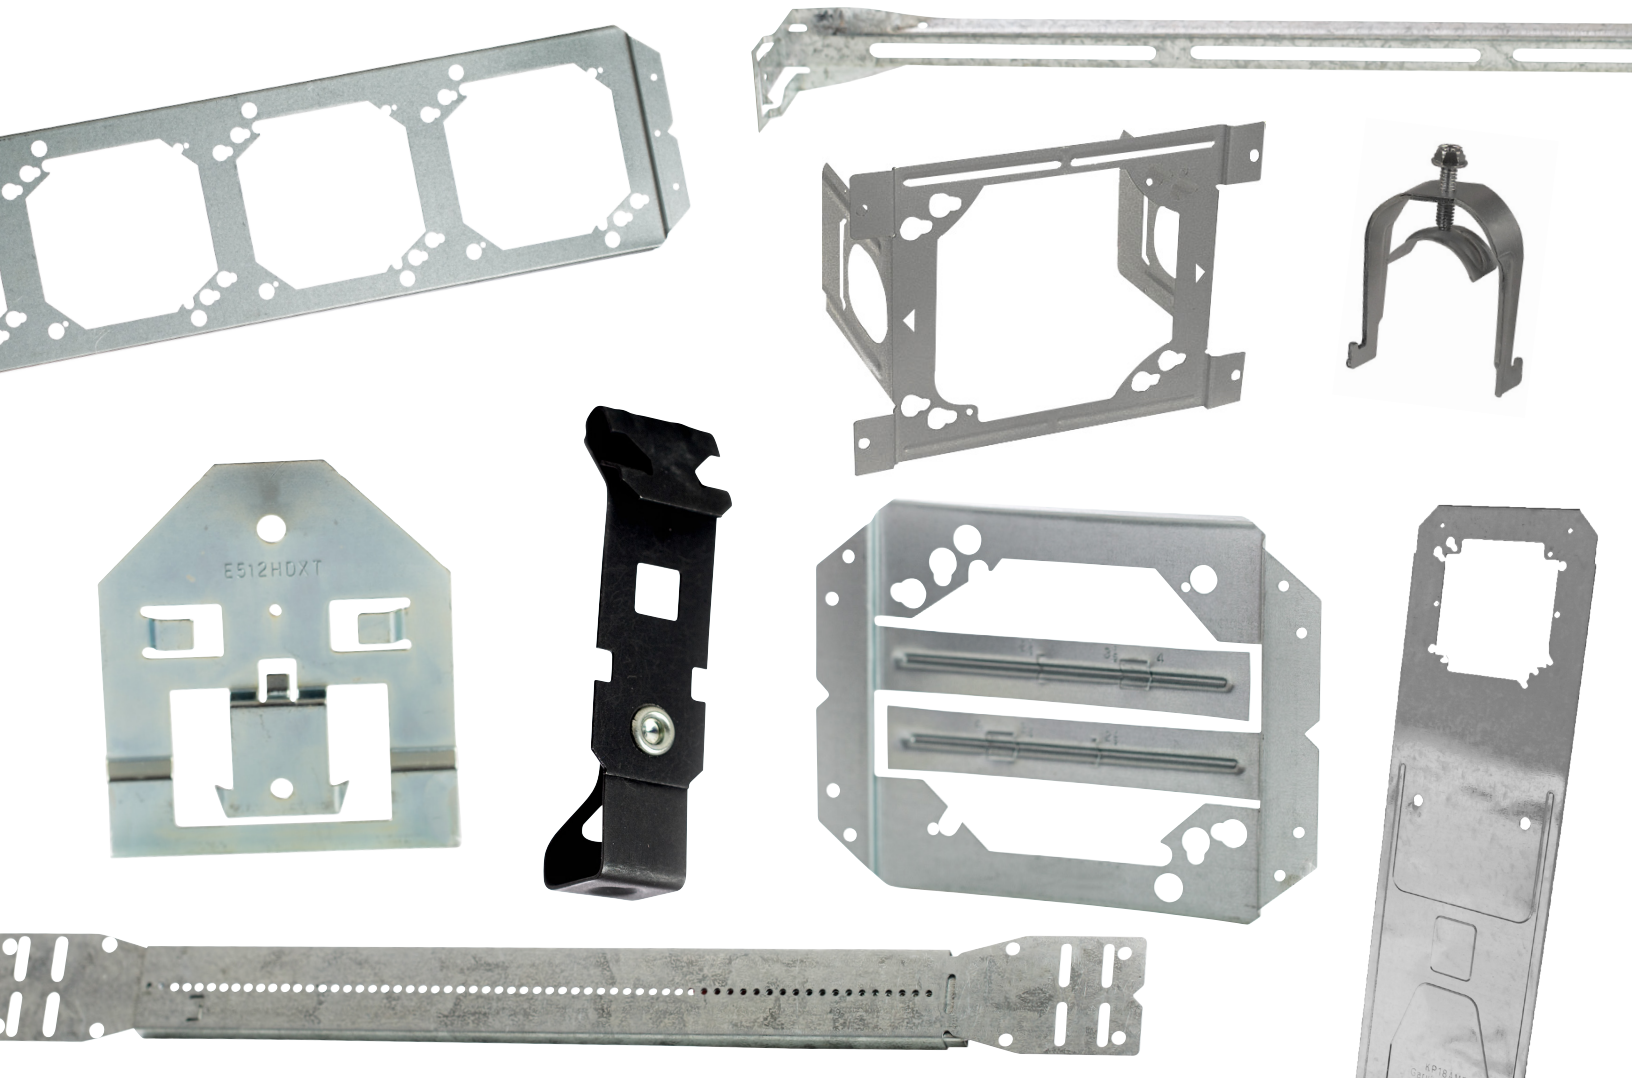

Cross Reference Guide

Black Claw™

By **Minerallac** Company

Product Additions Cross Reference Part Numbers

Minerallac PN	Description
ABC25R14T	Z Purlin 1/4-20 Rod Assembly
ABC25R1438N	Z Purlin 1/4" or 3/8" Rod Assembly
ABC25R38T	Z Purlin 3/8"-16 Rod Assembly

Minerallac PN	Description
TBARHD	Heavy Duty T-Bar Box Bracket

Minerallac PN	Description
BMB244S4P	24" Multi Box Mounting Bracket
BMB1624T	15 1/2" to 25" Mounting Bracket

Minerallac PN	Description
TBARHDXT	3 5/8" Extension

Minerallac PN	Description
FB0234DS	Double Sided Mount Box Support

Minerallac PN	Description
VBC25R1438N	Vert Flange 1/4 or 3/8 Rod Assembly
VBC25R38T	Vert Flange 3/8-16 Rod Assembly
VBC25R14T	Vert Flange 1/4-20 Rod Assembly